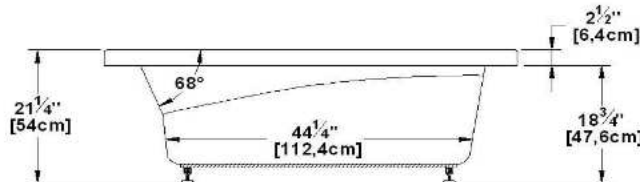

Soliste 60

Product code : **SL60**

Draft revision : **20121011161800**

External dimensions : **60" x 36" x 22" [152,4 cm x 91,4 cm x 55,9 cm]**

Serie : **deck mount**

Seats : **1**

2012 catalog page : **37**

Lumbar support : **yes**

Arm rests : **yes**

Low-profile available : **yes**

Also available in **FREESTAND**

Draft and specs