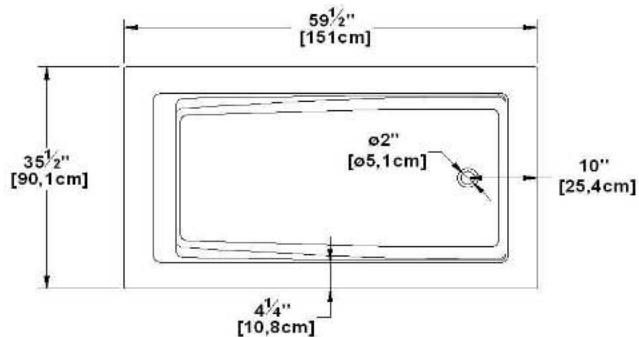

Soliste 60

Product code : **SL60**

Draft revision : **20121011161800**

External dimensions : **60" x 36" x 22" [152,4 cm x 91,4 cm x 55,9 cm]**

Serie : **deck mount**

Seats : **1**

2012 catalog page : **37**

Lumbar support : **yes**

Arm rests : **yes**

Low-profile available : **yes**

Also available in **FREESTAND**

Draft and specs