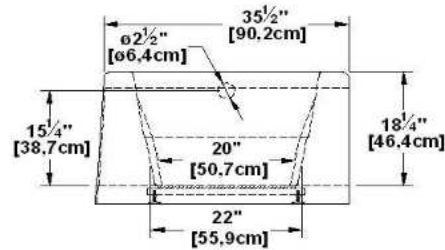

Soliste 60

Product code : **SL60**

Draft revision : **20121011161800**

External dimensions : **60" x 36" x 22" [152,4 cm x 91,4 cm x 55,9 cm]**

Serie : **deck mount**

Seats : **1**

2012 catalog page : **37**

Remarks	
*all measures have a precision of ± 1/4" (0,63cm)	
*internal dimensions taken at 4" (10cm) from bath bottom	
*capacity is measured by filling the soaker to 1-1/2" under the overflow	
*textured skirt available on all freestand products	
*shelf height is 3/4" on all "low-profile" models	

Soliste 60 (2 s.right, right waste)

Product code : SL60R-SFR

Draft revision : 20121011162517

External dimensions: 60" x 36" x 22" [152,4 cm x 91,4 cm x 55,9 cm]

Serie : deck mount

Seats : 1

2012 catalog page : 37

Remarks	
* all measures have a precision of ± 1/4" (0,63cm)	
* internal dimensions taken at 4" (10cm) from bath bottom	
* capacity is measured by filling the soaker to 1-1/2" under the overflow	
* textured skirt available on all freestand products	
* shelf height is 3/4" on all "low-profile" models	