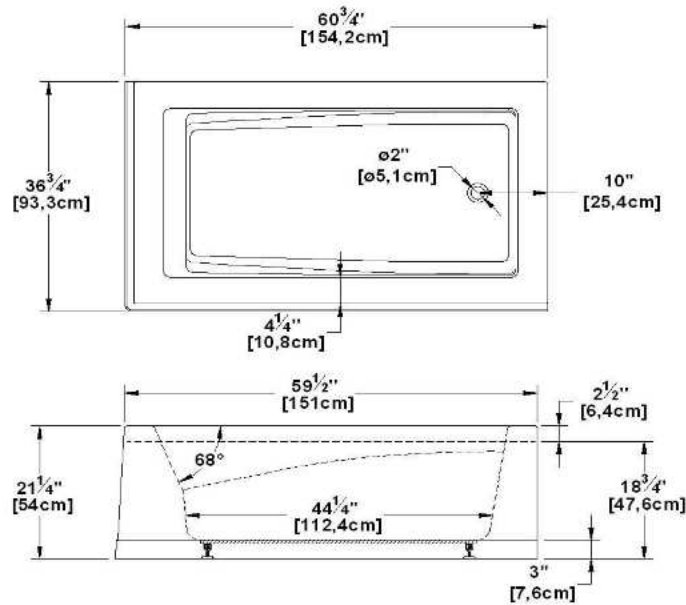

Soliste 60 (2 s.left, right waste)

Product code : SL60R-SFL

Draft revision : 20121011161953

External dimensions: 60" x 36" x 22" [152,4 cm x 91,4 cm x 55,9 cm]

Serie : deck mount

Seats : 1

2012 catalog page : 37

Lumbar support : *yes*

Arm rests : *yes*

Low-profile available : *no*

Also available in **FREESTAND**

Draft and specs

Specifications	
Capacity :	39 IMP Gal. / 50,9 US Gal. / 177,3 liters
AeroMassage™ :	40 Easy Clean™ air jets
Super AeroMassage™ :	AeroMassage™ + 12 Easy Clean™ air jets
Dynamic Turbo™ :	unavailable
Confort Air™ :	unavailable
Characteristics :	2 skirts (front and left), waste at right

Remarks	
* all measures have a precision of ± 1/4" (0,63cm)	
* internal dimensions taken at 4" (10cm) from bath bottom	
* capacity is measured by filling the soaker to 1-1/2" under the overflow	
* textured skirt available on all freestand products	
* shelf height is 3/4" on all "low-profile" models