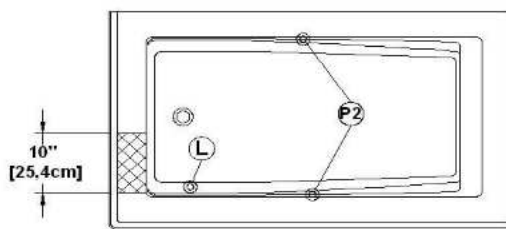

Options and installation

* accessories and decorative lines positions are approximative

Additional(s) note(s) :

If system, delivered with keypad not installed. Available in white only. When ordered with AeroMassage™ or Super AeroMassage™, blower must be relocated.

Legend		
(S) Blower	(L) Mood light	(K) Keypad
(P1) Pump	(P2) Grab bar	
[X] Recommended faucets drilling location*		
Deck cut-out line - - - - -		

Available models	
Model	Availability
Soaker alone	x
Confort Air™	
AeroMassage™	x
Super AeroMassage™	x
Dynamic Turbo™ (not available in the U.S.)	
Dynamic Turbo™ + AeroMassage™	
Dynamic Turbo™ + Super AeroMassage™	

Available recommended options	
Front skirt :	Integrated
Recommended drain :	WOOD
Tiling flanges :	Included on sides without skirt
Floating controller :	available

* It is possible that faucets may be installed elsewhere on the product. Verify, directly on the product, that there are no conflicting parts before drilling.

IMPORTANT NOTE : Specifications, dimensions and models are subject to change.

Visit our website <http://www.oceania-attitude.com> to access up-to-date dimensions and informations. In all cases, information on the website is the most up-to-date. Dimensions may vary slightly. To ensure proper fit, measurements must be taken on the product directly.