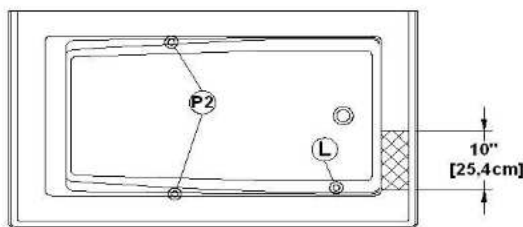

Options and installation

* accessories and decorative lines positions are approximative

Additional(s) note(s) :

If system, delivered with keypad not installed. Available in white only. When ordered with AeroMassage™ or Super AeroMassage™, blower must be relocated.

Legend		
(S) Blower	(L) Mood light	(K) Keypad
(P1) Pump	(P2) Grab bar	
[X] Recommended faucets drilling location*		
Deck cut-out line - - - - -		

Available models	
Model	Availability
Soaker alone	x
Confort Air™	
AeroMassage™	x
Super AeroMassage™	x
Dynamic Turbo™ (not available in the U.S.)	
Dynamic Turbo™ + AeroMassage™	
Dynamic Turbo™ + Super AeroMassage™	

Available recommended options	
Front skirt :	Integrated
Recommended drain :	WOOD
Tiling flanges :	Included on sides without skirt
Floating controller :	available

* It is possible that faucets may be installed elsewhere on the product. Verify, directly on the product, that there are no conflicting parts before drilling.

IMPORTANT NOTE : Specifications, dimensions and models are subject to change.

Visit our website <http://www.oceania-attitude.com> to access up-to-date dimensions and informations. In all cases, information on the website is the most up-to-date. Dimensions may vary slightly. To ensure proper fit, measurements must be taken on the product directly.