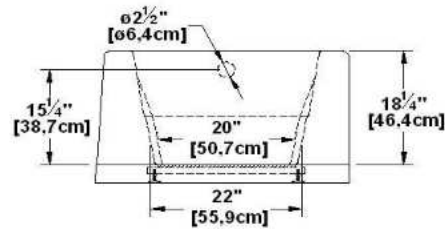

Remarks	
* all measures have a precision of ± 1/4" (0,63cm)	
* internal dimensions taken at 4" (10cm) from bath bottom	
* capacity is measured by filling the soaker to 1-1/2" under the overflow	
* textured skirt available on all freestand products	
* shelf height is 3/4" on all "low-profile" models	

Soliste 60 (3 skirts, right w aste)

Product code : SL60R-SFLR

Draft revision : 20121011162458

External dimensions: 60" x 36" x 22" [152,4 cm x 91,4 cm x 55,9 cm]

Serie : deck mount

Seats : 1

2012 catalog page : 37