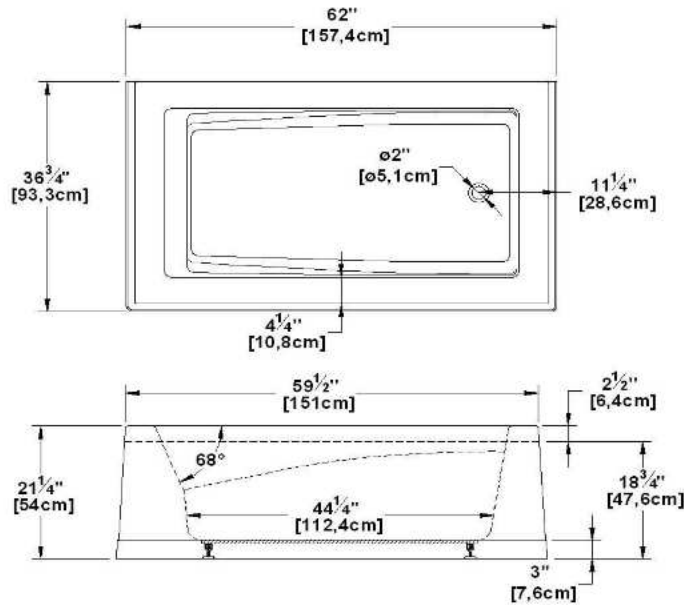

Soliste 60 (3 skirts, right w aste)

Product code : SL60R-SFLR

Draft revision : 20121011162458

External dimensions: 60" x 36" x 22" [152,4 cm x 91,4 cm x 55,9 cm]

Serie : deck mount

Seats : 1

2012 catalog page : 37

Lumbar support : *yes*

Arm rests : *yes*

Low-profile available : *no*

Also available in FREESTAND

Draft and specs

Specifications	
Capacity :	39 IMP Gal. / 50,9 US Gal. / 177,3 liters
AeroMassage™ :	40 Easy Clean™ air jets
Super AeroMassage™ :	AeroMassage™ + 12 Easy Clean™ air jets
Dynamic Turbo™ :	unavailable
Confort Air™ :	unavailable
Characteristics :	3 skirts (front, left and right), waste at right

Remarks	
* all measures have a precision of ± 1/4" (0,63cm)	
* internal dimensions taken at 4" (10cm) from bath bottom	
* capacity is measured by filling the soaker to 1-1/2" under the overflow	
* textured skirt available on all freestand products	
* shelf height is 3/4" on all "low-profile" models