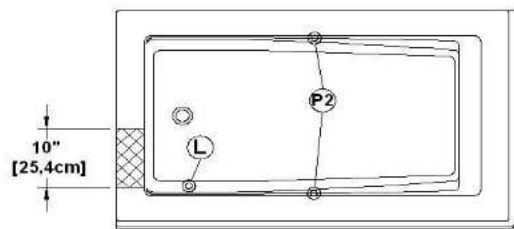

Options and installation

* accessories and decorative lines positions are approximative

Additional(s) note(s) :

If system, delivered with keypad not installed. Available in white only. When ordered with AeroMassage™ or Super AeroMassage™, blower must be relocated.

Legend		
(S) Blower	(L) Mood light	(K) Keypad
(P1) Pump	(P2) Grab bar	
[X] Recommended faucets drilling location*		
Deck cut-out line - - - - -		

Available models	
Model	Availability
Soaker alone	x
Confort Air™	
AeroMassage™	x
Super AeroMassage™	x
Dynamic Turbo™ (not available in the U.S.)	
Dynamic Turbo™ + AeroMassage™	
Dynamic Turbo™ + Super AeroMassage™	

Available recommended options	
Front skirt :	Integrated
Recommended drain :	WOOD
Tiling flanges :	Included on sides without skirt
Floating controller :	available

* It is possible that faucets may be installed elsewhere on the product. Verify, directly on the product, that there are no conflicting parts before drilling.

IMPORTANT NOTE : Specifications, dimensions and models are subject to change.

Visit our website <http://www.oceania-attitude.com> to access up-to-date dimensions and informations. In all cases, information on the website is the most up-to-date. Dimensions may vary slightly. To ensure proper fit, measurements must be taken on the product directly.