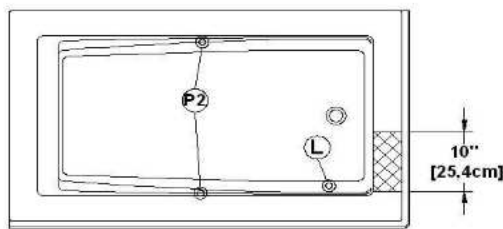

Options and installation

* accessories and decorative lines positions are approximative

Additional(s) note(s) :

If system, delivered with keypad not installed. Available in white only. When ordered with AeroMassage™ or Super AeroMassage™, blower must be relocated.

Legend		
(S) Blower	(L) Mood light	(C) Keypad
(P) Pump	(P2) Grab bar	
[X] Recommended faucets drilling location*		
Deck cut-out line - - - - -		

Available models	
Model	Availability
Soaker alone	x
Confort Air™	
AeroMassage™	x
Super AeroMassage™	x
Dynamic Turbo™ (not available in the U.S.)	
Dynamic Turbo™ + AeroMassage™	
Dynamic Turbo™ + Super AeroMassage™	

Available recommended options	
Front skirt :	Integrated
Recommended drain :	WOOD
Tiling flanges :	Included on sides without skirt
Floating controller :	available

* It is possible that faucets may be installed elsewhere on the product. Verify, directly on the product, that there are no conflicting parts before drilling.

IMPORTANT NOTE : Specifications, dimensions and models are subject to change.

Visit our website <http://www.oceania-attitude.com> to access up-to-date dimensions and informations. In all cases, information on the website is the most up-to-date. Dimensions may vary slightly. To ensure proper fit, measurements must be taken on the product directly.