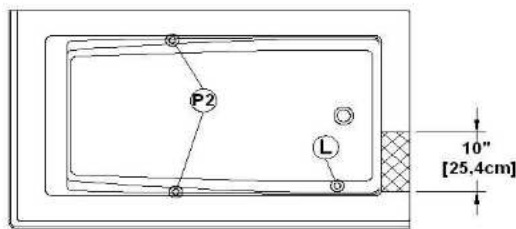

Options and installation

* accessories and decorative lines positions are approximative

Additional(s) note(s) :

If system, delivered with keypad not installed. Available in white only. When ordered with AeroMassage™ or Super AeroMassage™, blower must be relocated.

Legend		
(S) Blower	(L) Mood light	(K) Keypad
(P1) Pump	(P2) Grab bar	
[X] Recommended faucets drilling location*		
Deck cut-out line - - - - -		

Available models	
Model	Availability
Soaker alone	x
Confort Air™	
AeroMassage™	x
Super AeroMassage™	x
Dynamic Turbo™ (not available in the U.S.)	
Dynamic Turbo™ + AeroMassage™	
Dynamic Turbo™ + Super AeroMassage™	

Available recommended options	
Front skirt :	Integrated
Recommended drain :	WOOD
Tiling flanges :	Included on sides without skirt
Floating controller :	available

* It is possible that faucets may be installed elsewhere on the product. Verify, directly on the product, that there are no conflicting parts before drilling.

IMPORTANT NOTE : Specifications, dimensions and models are subject to change.

Visit our website <http://www.oceania-attitude.com> to access up-to-date dimensions and informations. In all cases, information on the website is the most up-to-date. Dimensions may vary slightly. To ensure proper fit, measurements must be taken on the product directly.