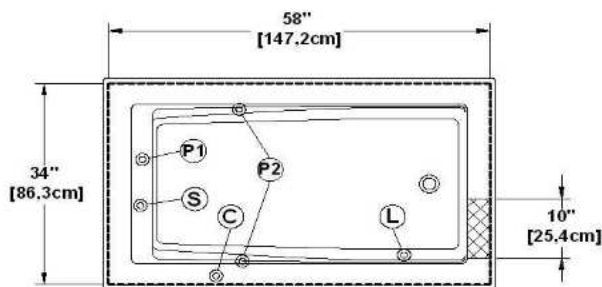

Options and installation

*accessories and decorative lines positions are approximative

Additional(s) note(s) :

Keypad supplied but not installed when ordered with tiling flanges or remote control.

Legend					
(S)	Blower	(L)	Mood light	(C)	Keypad
(P1)	Pump	(P2)	Grab bar		
Recommended faucets drilling location*					
Deck cut-out line - - - - -					

Available models	
Model	Availability
Soaker alone	x
Confort Air™	x
AeroMassage™	x
Super AeroMassage™	x
Dynamic Turbo™ (not available in the U.S.)	x
Dynamic Turbo™ + AeroMassage™	x
Dynamic Turbo™ + Super AeroMassage™	x

Available recommended options	
Front skirt :	SP60
Recommended drain :	WOCO
Tiling flanges :	available
Floating controller :	available

*It is possible that faucets may be installed elsewhere on the product. Verify, directly on the product, that there are no conflicting parts before drilling.

IMPORTANT NOTE : Specifications, dimensions and models are subject to change.

Visit our website <http://www.oceania-attitude.com> to access up-to-date dimensions and informations. In all cases, information on the website is the most up-to-date. Dimensions may vary slightly. To ensure proper fit, mesurements must be taken on the product directly.

Head office

591, avenue des Entreprises
Thetford Mines, Quebec
CANADA G6H 4B2

Phone numbers

No-charge : 1-877-332-4224
Fax : 1-866-460-4334

Internet

Web : <http://www.oceania-attitude.com>
Email : info@oceaniabaths.com