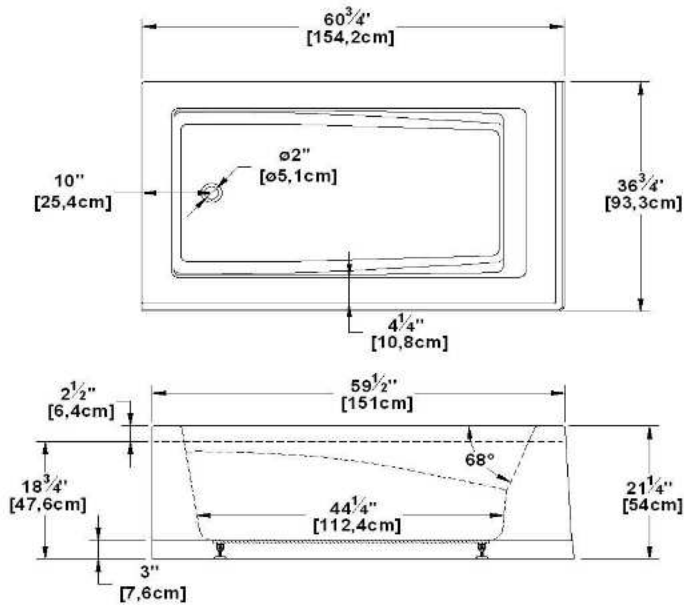

Soliste 60 (2 s.right, left waste)

Product code : SL60L-SFR

Draft revision : 20121011161933

External dimensions: 60" x 36" x 22" [152,4 cm x 91,4 cm x 55,9 cm]

Serie : deck mount

Seats : 1

2012 catalog page : 37

Low-profile available : *no*

Arm rests : *yes*

Also available in **FREESTAND**

Low-profile available : *no*

Draft and specs