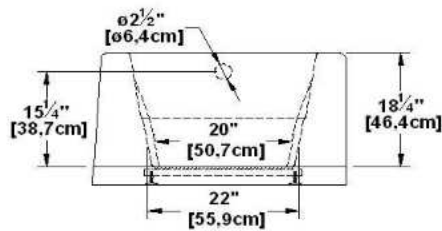

Remarks	
* all measures have a precision of ± 1/4" (0,63cm)	
* internal dimensions taken at 4" (10cm) from bath bottom	
* capacity is measured by filling the soaker to 1-1/2" under the overflow	
* textured skirt available on all freestand products	
* shelf height is 3/4" on all "low-profile" models	

Soliste 60 (3 skirts, left waste)

Product code: SL60L-SFLR

Draft revision: 20121011161906

External dimensions: 60" x 36" x 22" [152,4 cm x 91,4 cm x 55,9 cm]

Serie: deck mount

Seats: 1

2012 catalog page: 37

Lumbar support: *yes*

Arm rests: *yes*

Low-profile available: *no*

Also available in FREESTAND

Draft and specs

Specifications	
Capacity:	39 IMP Gal. / 50,9 US Gal. / 177,3 liters
AeroMassage™:	40 Easy Clean™ air jets
Super AeroMassage™:	AeroMassage™ + 12 Easy Clean™ air jets
Dynamic Turbo™:	unavailable
Confort Air™:	unavailable
Characteristics:	3 skirts (front, left and right), waste at left