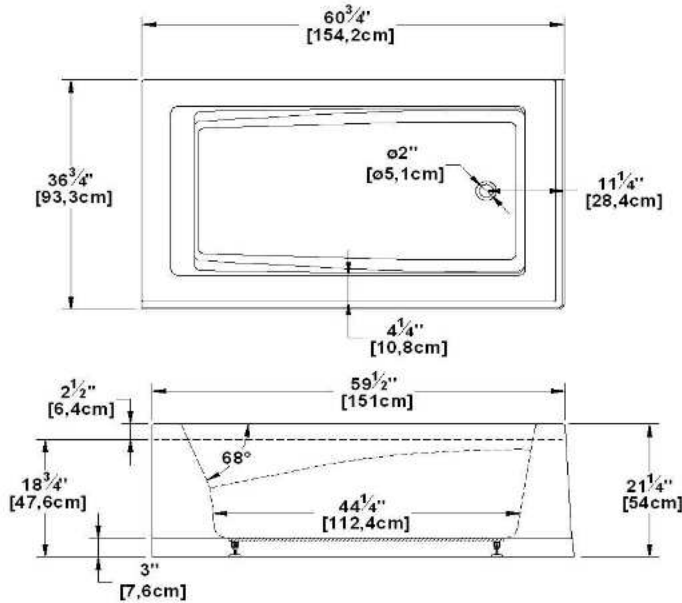

Soliste 60 (2 s.right, right waste)

Product code : SL60R-SFR

Draft revision : 20121011162517

External dimensions: 60" x 36" x 22" [152,4 cm x 91,4 cm x 55,9 cm]

Serie : deck mount

Seats : 1

2012 catalog page : 37

Lumbar support : *yes*

Arm rests : *yes*

Low-profile available : *no*

Also available in FREESTAND

Draft and specs