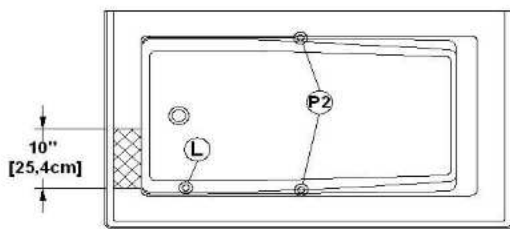

Options and installation

* accessories and decorative lines positions are approximative

Additional(s) note(s):

If system, delivered with keypad not installed. Available in white only. When ordered with AeroMassage™ or Super AeroMassage™, blower must be relocated.

Legend		
(S) Blower	(L) Mood light	(K) Keypad
(P1) Pump	(P2) Grab bar	
[X] Recommended faucets drilling location*		
Deck cut-out line - - - - -		

Available models	
Model	Availability
Soaker alone	x
Confort Air™	
AeroMassage™	x
Super AeroMassage™	x
Dynamic Turbo™ (not available in the U.S.)	
Dynamic Turbo™ + AeroMassage™	
Dynamic Turbo™ + Super AeroMassage™	

Available recommended options
Front skirt: Integrated
Recommended drain: WOOD
Tiling flanges: Included on sides without skirt
Floating controller: available

* It is possible that faucets may be installed elsewhere on the product. Verify, directly on the product, that there are no conflicting parts before drilling.

IMPORTANT NOTE: Specifications, dimensions and models are subject to change.

Visit our website <http://www.oceania-attitude.com> to access up-to-date dimensions and informations. In all cases, information on the website is the most up-to-date. Dimensions may vary slightly. To ensure proper fit, measurements must be taken on the product directly.