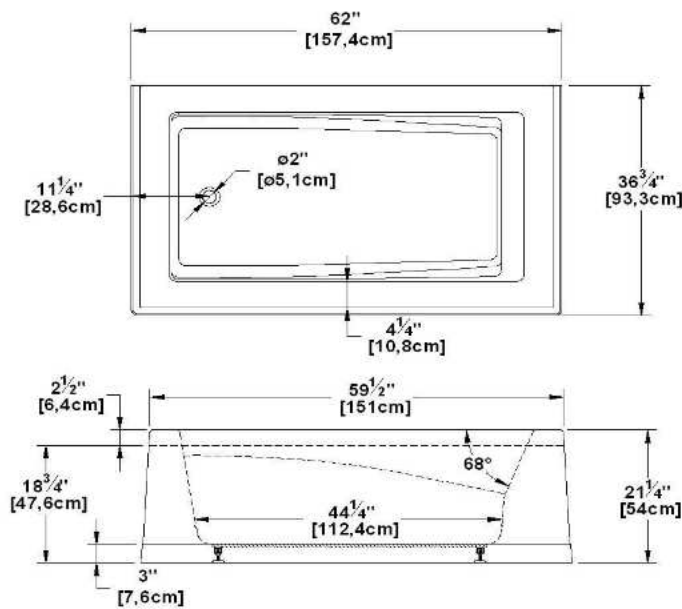

Soliste 60 (3 skirts, left waste)

Product code: SL60L-SFLR

Draft revision: 20121011161906

External dimensions: 60" x 36" x 22" [152,4 cm x 91,4 cm x 55,9 cm]

Serie: deck mount

Seats: 1

2012 catalog page: 37

Lumbar support: *yes*

Arm rests: *yes*

Low-profile available: *no*

Also available in FREESTAND

Draft and specs

Specifications	
Capacity:	39 IMP Gal. / 50,9 US Gal. / 177,3 liters
AeroMassage™:	40 Easy Clean™ air jets
Super AeroMassage™:	AeroMassage™ + 12 Easy Clean™ air jets
Dynamic Turbo™:	unavailable
Confort Air™:	unavailable
Characteristics:	3 skirts (front, left and right), waste at left

Remarks
* all measures have a precision of ± 1/4" (0,63cm)
* internal dimensions taken at 4" (10cm) from bath bottom
* capacity is measured by filling the soaker to 1-1/2" under the overflow
* textured skirt available on all freestand products
* shelf height is 3/4" on all "low-profile" models