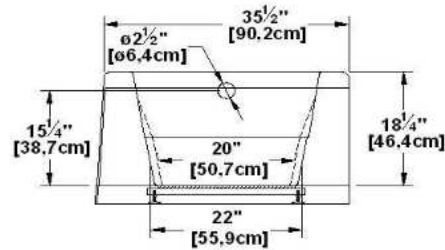

Soliste 60

Product code : **SL60**

Draft revision : **20121011161800**

External dimensions : **60" x 36" x 22" [152,4 cm x 91,4 cm x 55,9 cm]**

Serie : **deck mount**

Seats : **1**

2012 catalog page : **37**

Remarks	
*all measures have a precision of ± 1/4" (0,63cm)	
*internal dimensions taken at 4" (10cm) from bath bottom	
*capacity is measured by filling the soaker to 1-1/2" under the overflow	
*textured skirt available on all freestand products	
*shelf height is 3/4" on all "low-profile" models	

Soliste 60 (2 s.left, left waste)

Product code : SL60L-SFL

Draft revision : 20121011161838

External dimensions: 60" x 36" x 22" [152,4 cm x 91,4 cm x 55,9 cm]

Serie : deck mount

Seats : 1

2012 catalog page : 37

Remarks	
* all measures have a precision of ± 1/4" (0,63cm)	
* internal dimensions taken at 4" (10cm) from bath bottom	
* capacity is measured by filling the soaker to 1-1/2" under the overflow	
* textured skirt available on all freestand products	
* shelf height is 3/4" on all "low-profile" models	