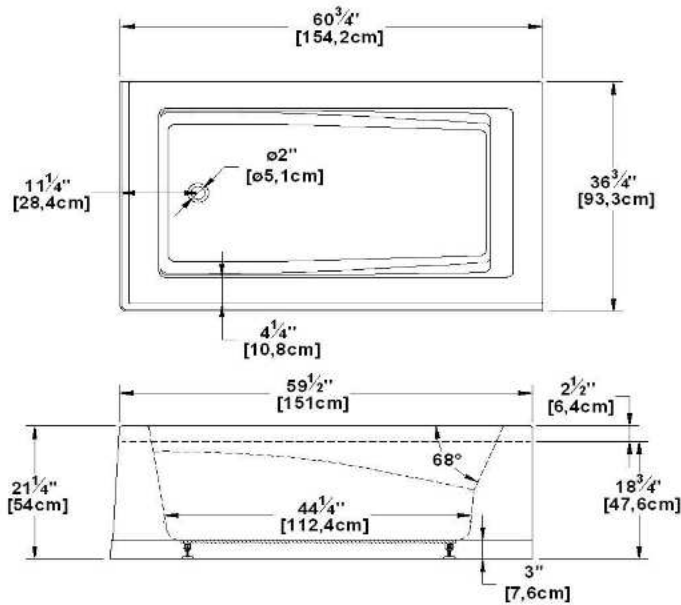

Soliste 60 (2 s.left, left waste)

Product code : SL60L-SFL

Draft revision : 20121011161838

External dimensions: 60" x 36" x 22" [152,4 cm x 91,4 cm x 55,9 cm]

Serie : deck mount

Seats : 1

2012 catalog page : 37

Low-profile available : *no*

Arm rests : *yes*

Also available in **FREESTAND**

Low-profile available : *no*

Draft and specs

Specifications	
Capacity :	39 IMP Gal. / 50,9 US Gal. / 177,3 liters
AeroMassage™ :	40 Easy Clean™ air jets
Super AeroMassage™ :	AeroMassage™ + 12 Easy Clean™ air jets
Dynamic Turbo™ :	unavailable
Confort Air™ :	unavailable
Characteristics :	2 skirts (front and left), waste at left

Remarks	
* all measures have a precision of ± 1/4" (0,63cm)	
* internal dimensions taken at 4" (10cm) from bath bottom	
* capacity is measured by filling the soaker to 1-1/2" under the overflow	
* textured skirt available on all freestand products	
* shelf height is 3/4" on all "low-profile" models