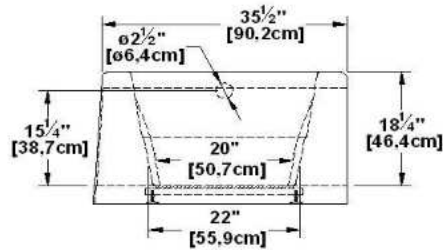

Soliste 60

Product code : **SL60**

Draft revision : **20121011161800**

External dimensions : **60" x 36" x 22" [152,4 cm x 91,4 cm x 55,9 cm]**

Serie : **deck mount**

Seats : **1**

2012 catalog page : **37**

Remarks	
*all measures have a precision of ± 1/4" (0,63cm)	
*internal dimensions taken at 4" (10cm) from bath bottom	
*capacity is measured by filling the soaker to 1-1/2" under the overflow	
*textured skirt available on all freestand products	
*shelf height is 3/4" on all "low-profile" models	

Soliste 60 (2 s.right, left waste)

Product code : SL60L-SFR

Draft revision : 20121011161933

External dimensions: 60" x 36" x 22" [152,4 cm x 91,4 cm x 55,9 cm]

Serie : deck mount

Seats : 1

2012 catalog page : 37

Remarks	
* all measures have a precision of ± 1/4" (0,63cm)	
* internal dimensions taken at 4" (10cm) from bath bottom	
* capacity is measured by filling the soaker to 1-1/2" under the overflow	
* textured skirt available on all freestand products	
* shelf height is 3/4" on all "low-profile" models	