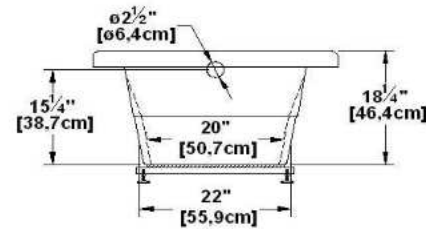

Soliste 60

Product code : **SL60**

Draft revision : **20121011161800**

External dimensions : **60" x 36" x 22" [152,4 cm x 91,4 cm x 55,9 cm]**

Serie : **deck mount**

Seats : **1**

2012 catalog page : **37**

Remarks	
*all measures have a precision of ± 1/4" (0,63cm)	
*internal dimensions taken at 4" (10cm) from bath bottom	
*capacity is measured by filling the soaker to 1-1/2" under the overflow	
*textured skirt available on all freestand products	
*shelf height is 3/4" on all "low-profile" models	

Soliste 60 (2 s.right, right waste)

Product code : SL60R-SFR

Draft revision : 20121011162517

External dimensions: 60" x 36" x 22" [152,4 cm x 91,4 cm x 55,9 cm]

Serie : deck mount

Seats : 1

2012 catalog page : 37

Remarks	
* all measures have a precision of ± 1/4" (0,63cm)	
* internal dimensions taken at 4" (10cm) from bath bottom	
* capacity is measured by filling the soaker to 1-1/2" under the overflow	
* textured skirt available on all freestand products	
* shelf height is 3/4" on all "low-profile" models	