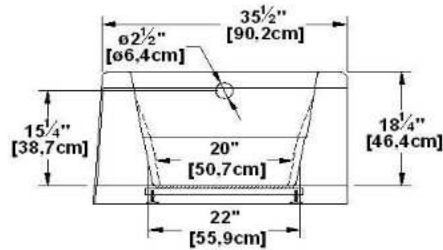

Soliste 60

Product code : **SL60**

Draft revision : **20121011161800**

External dimensions : **60" x 36" x 22" [152,4 cm x 91,4 cm x 55,9 cm]**

Serie : **deck mount**

Seats : **1**

2012 catalog page : **37**

Remarks	
*all measures have a precision of ± 1/4" (0,63cm)	
*internal dimensions taken at 4" (10cm) from bath bottom	
*capacity is measured by filling the soaker to 1-1/2" under the overflow	
*textured skirt available on all freestand products	
*shelf height is 3/4" on all "low-profile" models	

Soliste 60 (2 s.left, right waste)

Product code : SL60R-SFL

Draft revision : 20121011161953

External dimensions: 60" x 36" x 22" [152,4 cm x 91,4 cm x 55,9 cm]

Serie : deck mount

Seats : 1

2012 catalog page : 37

Remarks	
* all measures have a precision of ± 1/4" (0,63cm)	
* internal dimensions taken at 4" (10cm) from bath bottom	
* capacity is measured by filling the soaker to 1-1/2" under the overflow	
* textured skirt available on all freestand products	
* shelf height is 3/4" on all "low-profile" models	